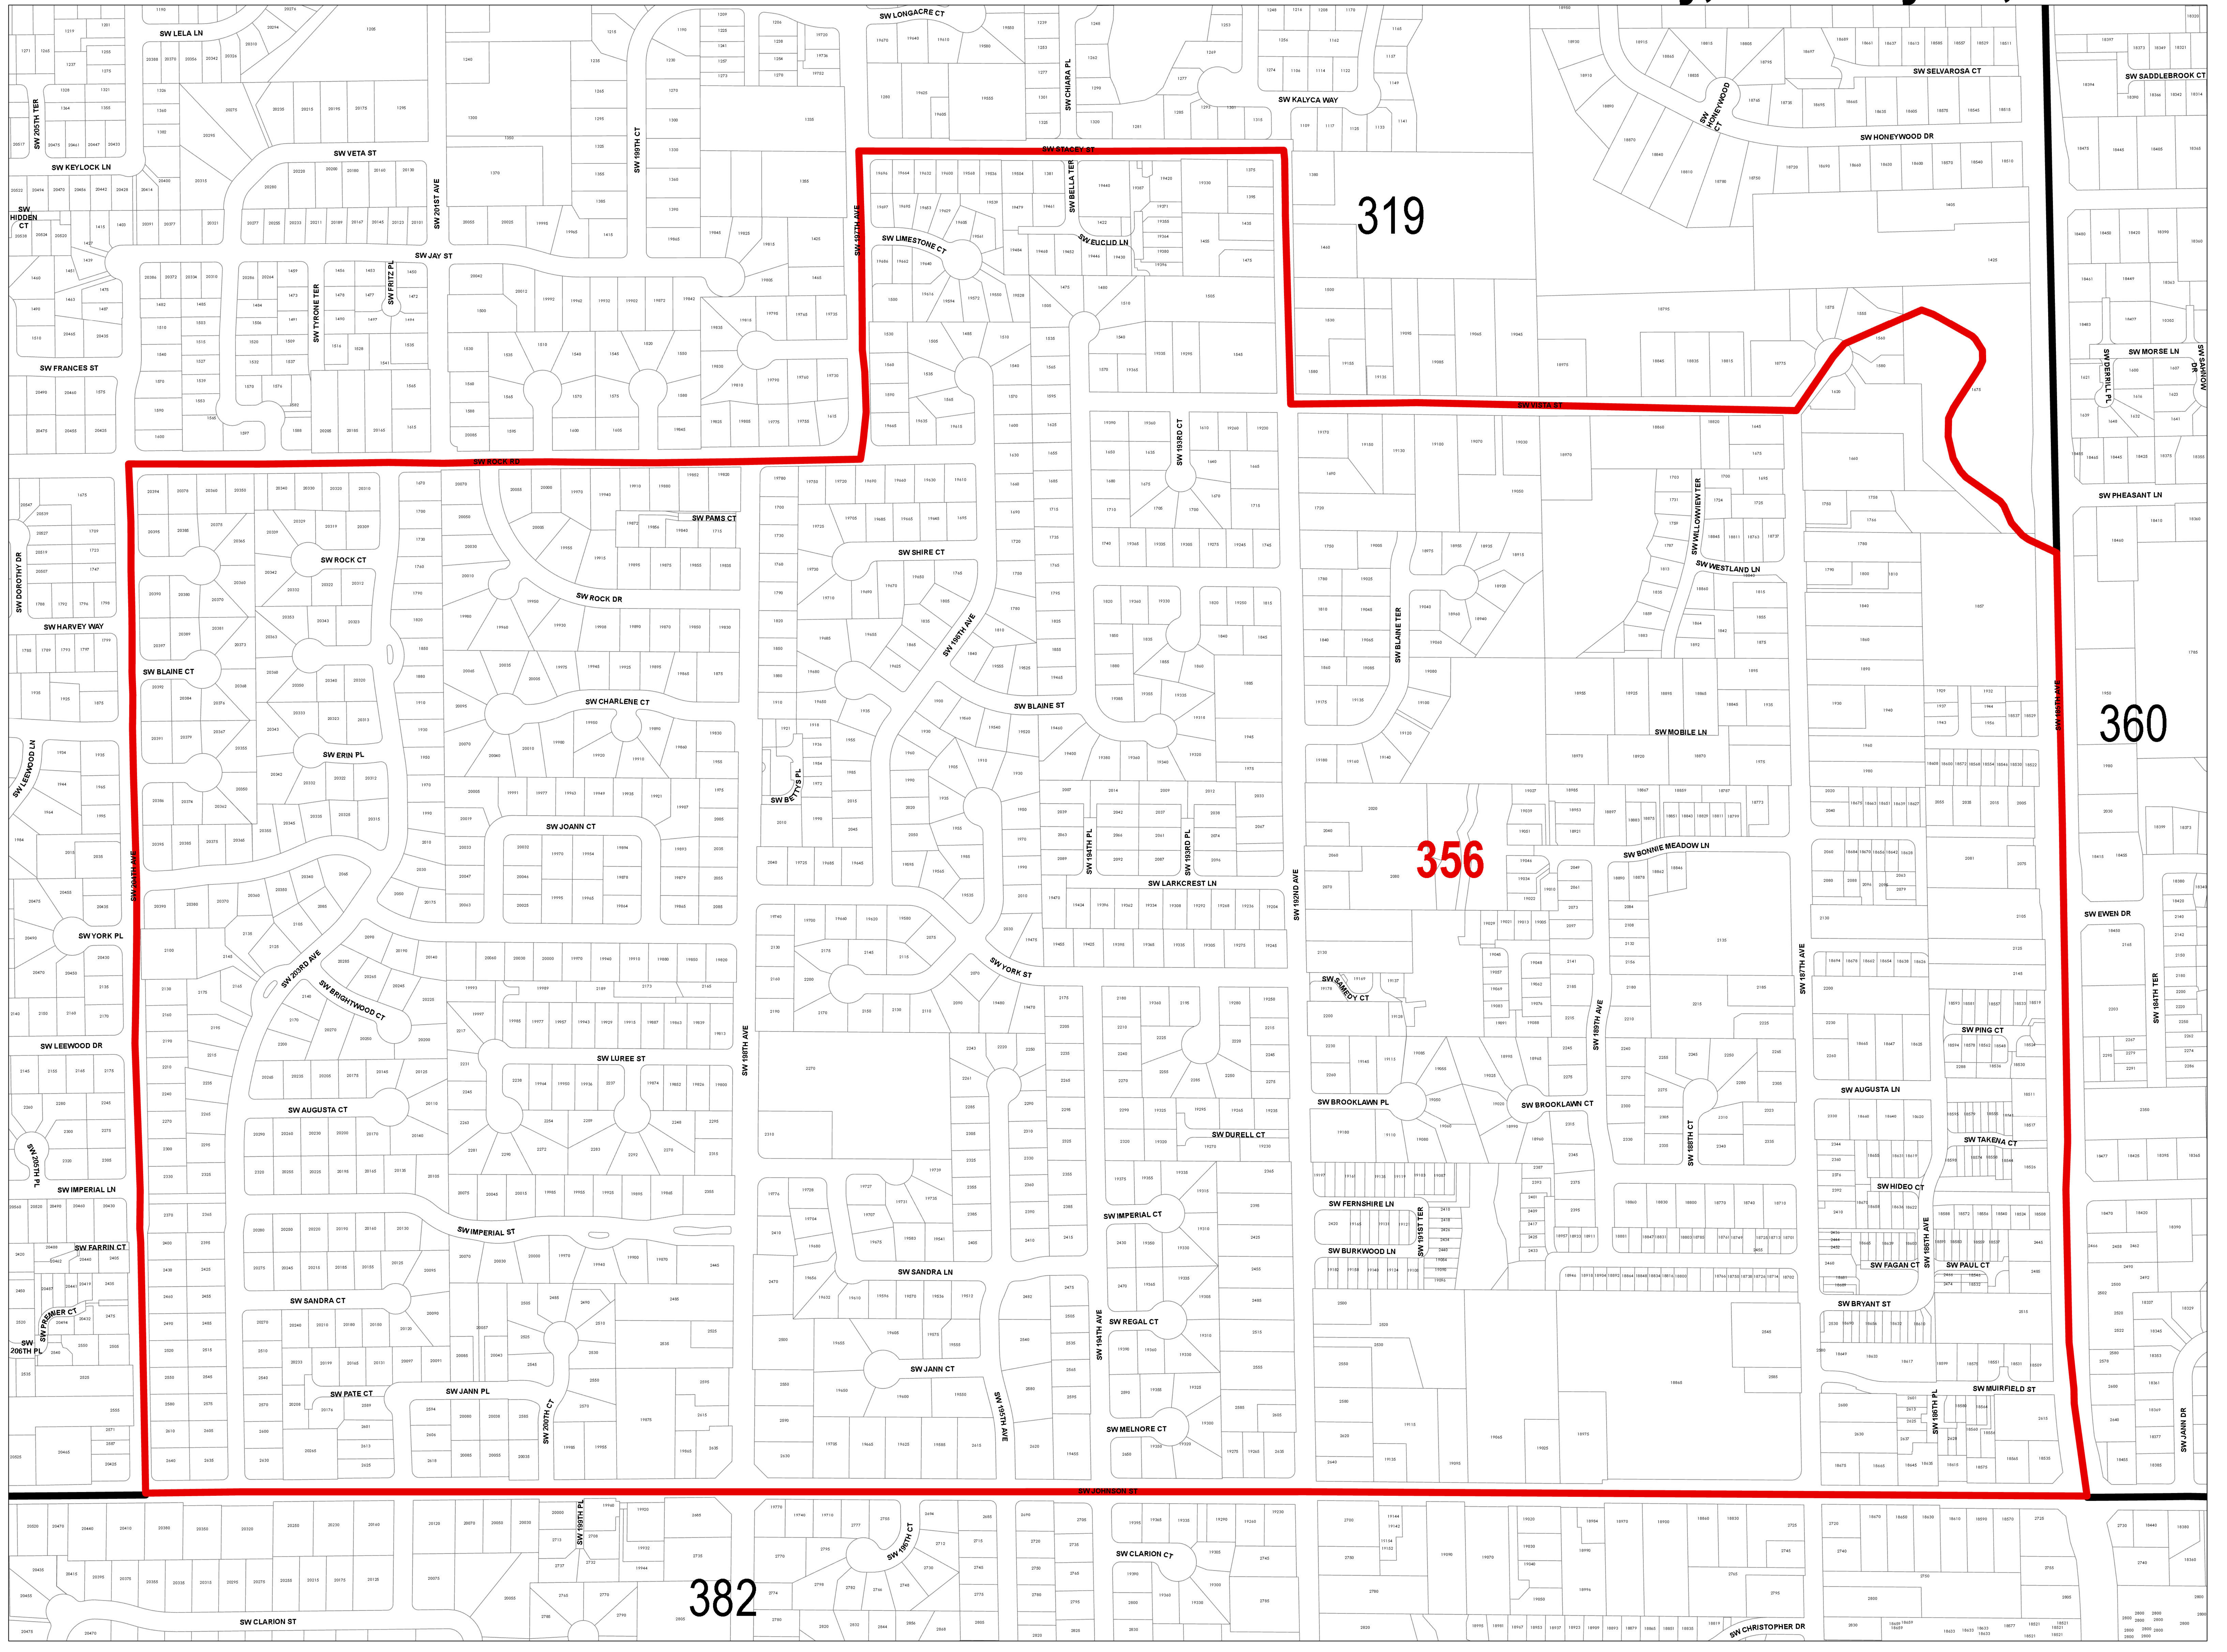

# Precinct Number: 356

Scale: 1:1,600

# Tuesday, January 13, 2026

319

356

360

382