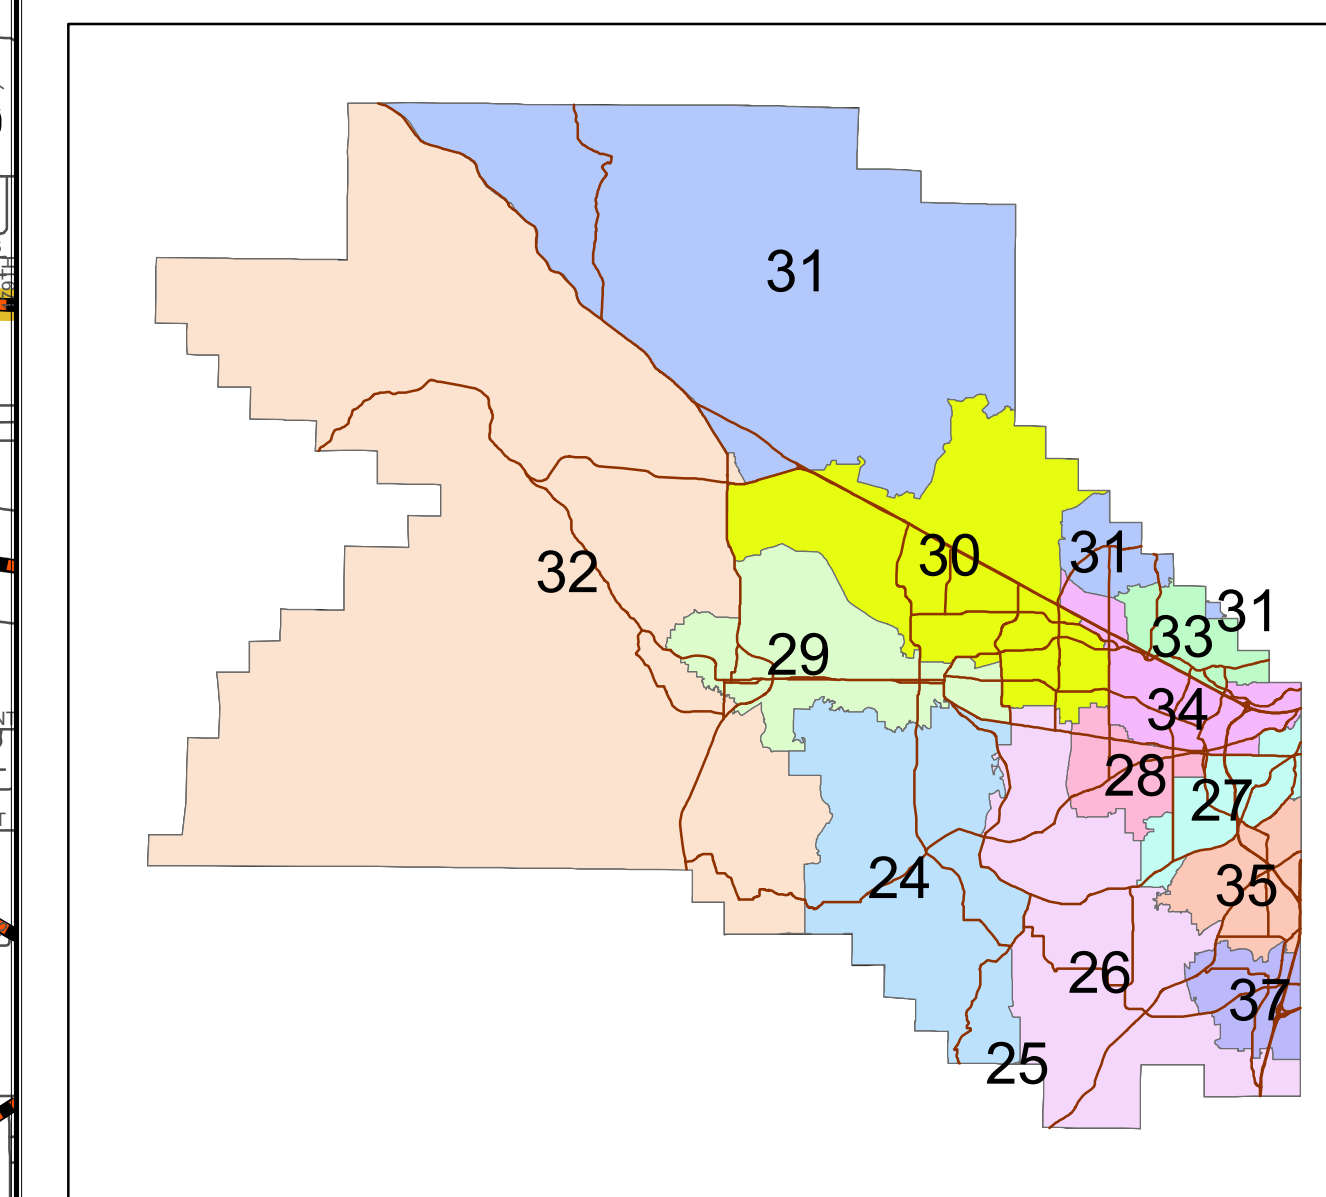

WASHINGTON COUNTY OREGON

REPRESENTATIVE DISTRICT NO. 24

REPRESENTATIVE DISTRICT LEGEND

- 372 Precinct Number
- Voter Precinct Boundary
- Representative District Boundary

PRECINCTS IN DISTRICT NO. 24

308, 318, 328, 430, 440

Washington County makes no representations or warranties regarding the condition or functionality of this map, its suitability for use, or that this map will be error-free.

If misleading, inaccurate or otherwise inappropriate information is brought to our attention, a reasonable effort will be made to fix or remove it.

PLOT DATE: 8/31/2021