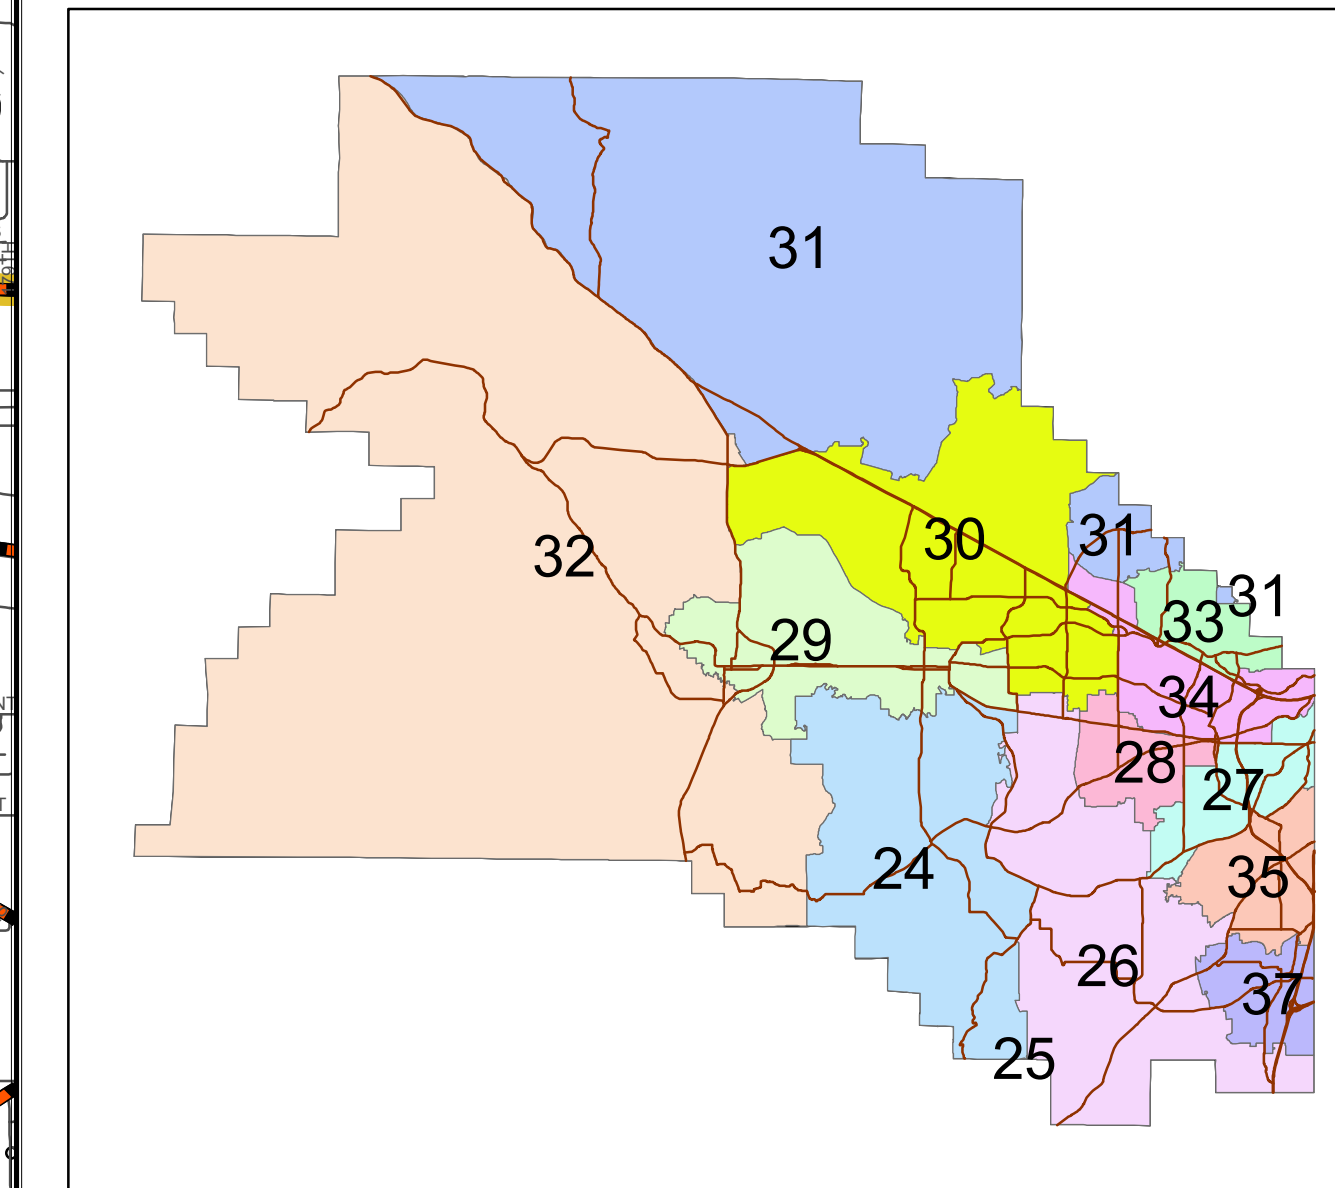

**WASHINGTON COUNTY
OREGON**

**REPRESENTATIVE
DISTRICT
NO. 24**

REPRESENTATIVE DISTRICT LEGEND

- **372** Precinct Number
- Voter Precinct Boundary
- Representative District Boundary

PRECINCTS IN DISTRICT NO. 24

308, 328, 430, 440

Washington County makes no representations or warranties regarding the condition or functionality of this map, its suitability for use, or that this map will be error-free.

If misleading, inaccurate or otherwise inappropriate information is brought to our attention, a reasonable effort will be made to fix or remove it.

PLOT DATE: 8/9/2019