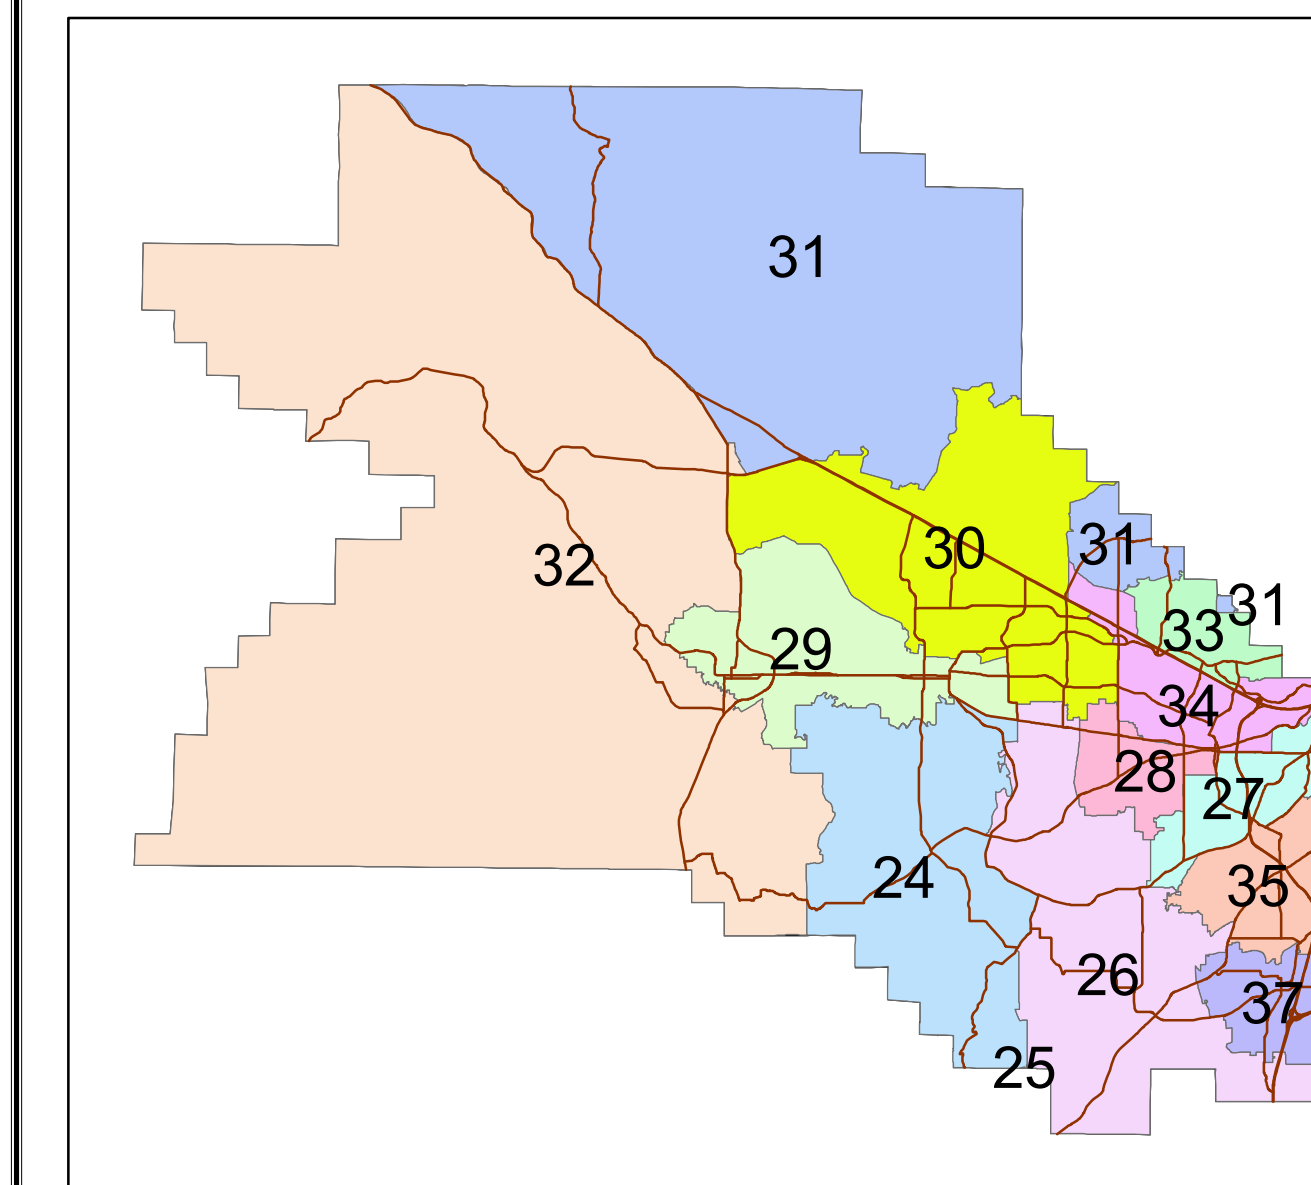

**WASHINGTON COUNTY
OREGON**

**REPRESENTATIVE
DISTRICT
NO. 25**

REPRESENTATIVE DISTRICT LEGEND

- **372** Precinct Number
- Voter Precinct Boundary
- Representative District Boundary

PRECINCTS IN DISTRICT NO. 25

308, 328, 430, 440

430

431

25

Washington County makes no representations or warranties regarding the condition or functionality of this map, its suitability for use, or that this map will be error-free.

If misleading, inaccurate or otherwise inappropriate information is brought to our attention, a reasonable effort will be made to fix or remove it.

PLOT DATE: 8/9/2019