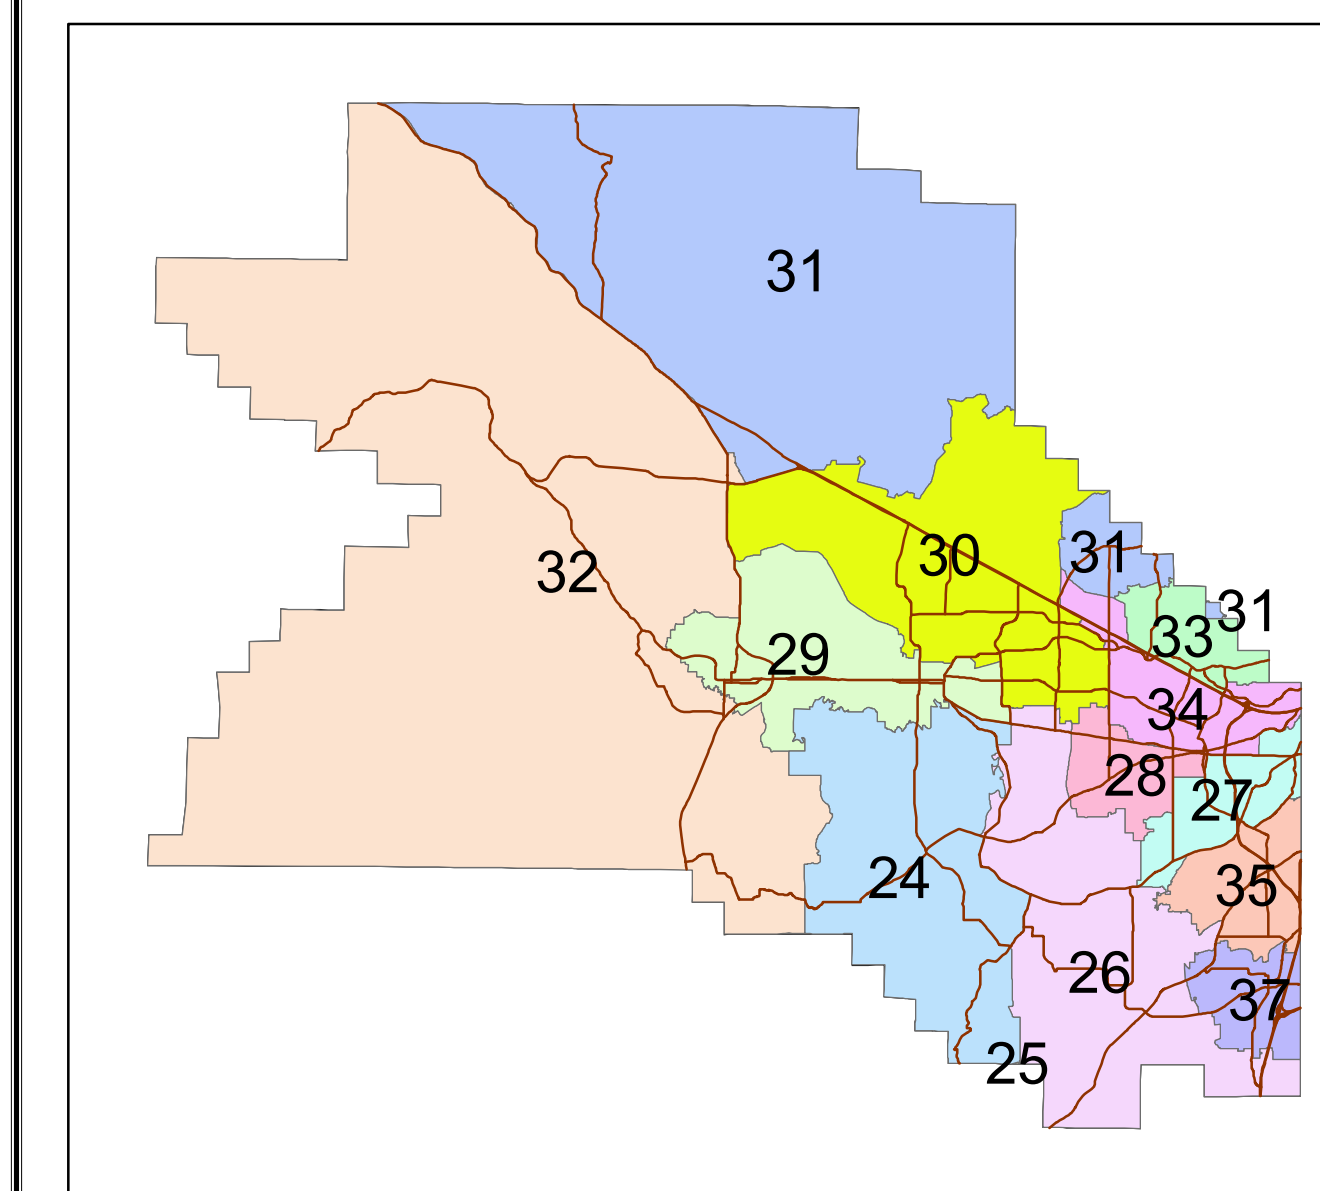

WASHINGTON COUNTY OREGON

REPRESENTATIVE DISTRICT NO. 25

REPRESENTATIVE DISTRICT LEGEND

- **372** Precinct Number
- Voter Precinct Boundary
- Representative District Boundary

PRECINCTS IN DISTRICT NO. 25

431

430

431

Washington County makes no representations or warranties regarding the condition or functionality of this map, its suitability for use, or that this map will be error-free.

If misleading, inaccurate or otherwise inappropriate information is brought to our attention, a reasonable effort will be made to fix or remove it.

PLOT DATE: 8/31/2021