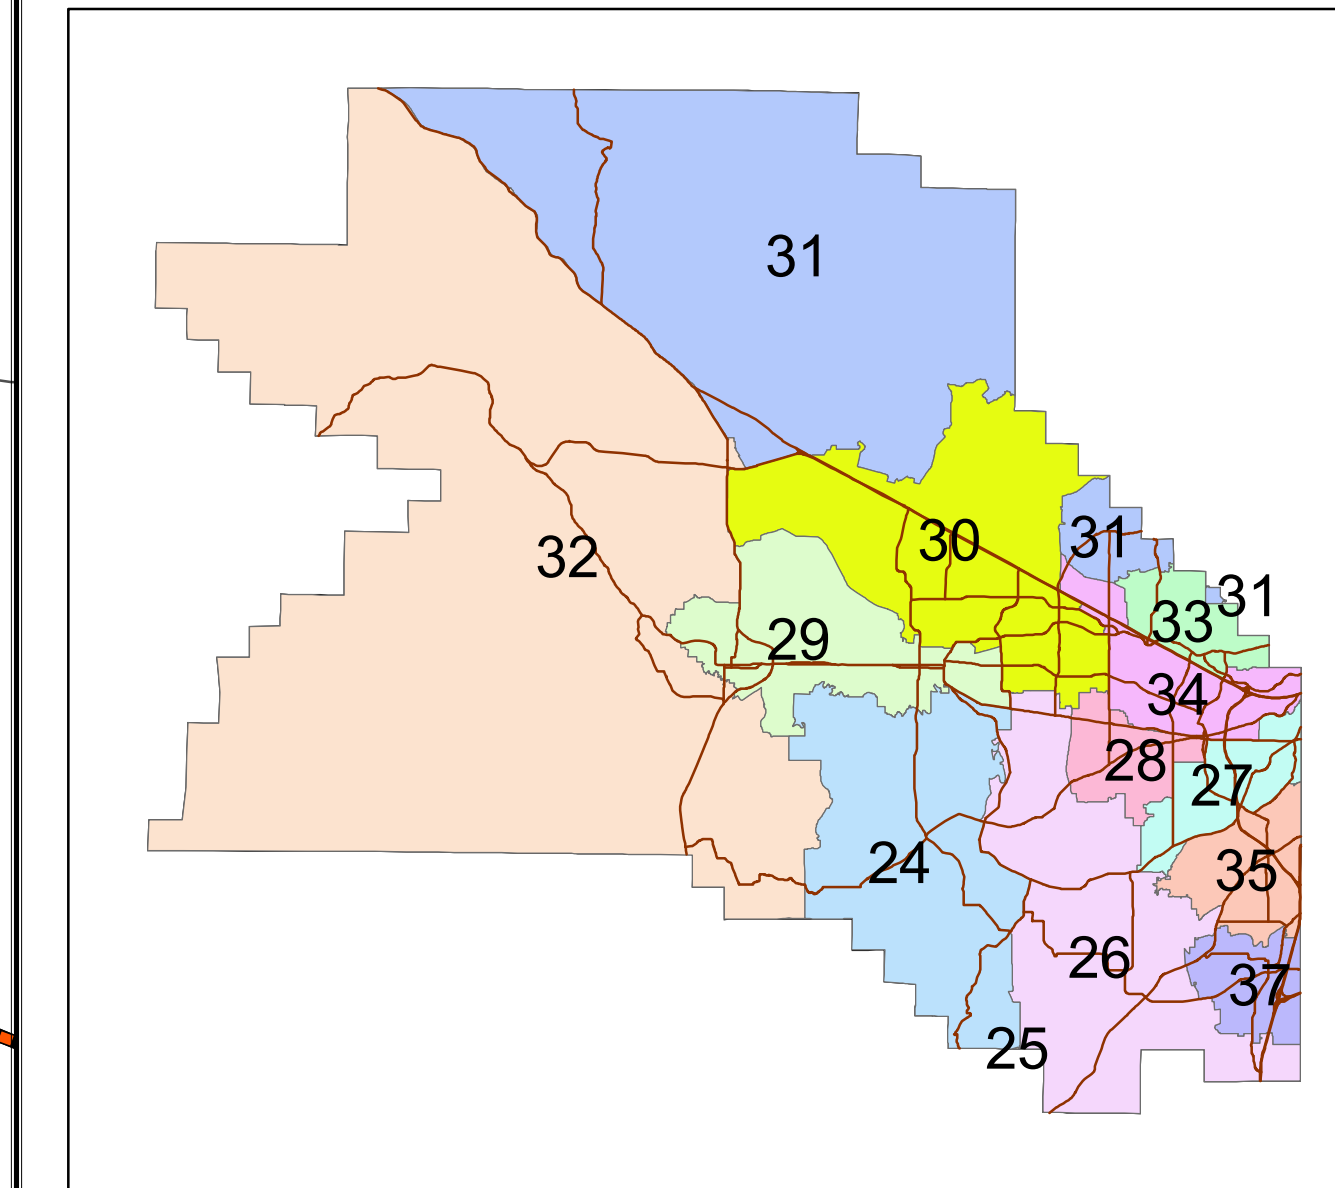

**WASHINGTON COUNTY
OREGON**

**REPRESENTATIVE
DISTRICT
NO. 29**

REPRESENTATIVE DISTRICT LEGEND

- **372** Precinct Number
- Voter Precinct Boundary
- Representative District Boundary

PRECINCTS IN DISTRICT NO. 29

307, 308, 314, 336, 337, 338, 339,
340, 341, 342, 344, 346, 347, 422

Washington County makes no representations or warranties regarding the condition or functionality of this map, its suitability for use, or that this map will be error-free.

If misleading, inaccurate or otherwise inappropriate information is brought to our attention, a reasonable effort will be made to fix or remove it.

PLOT DATE: 8/31/2021