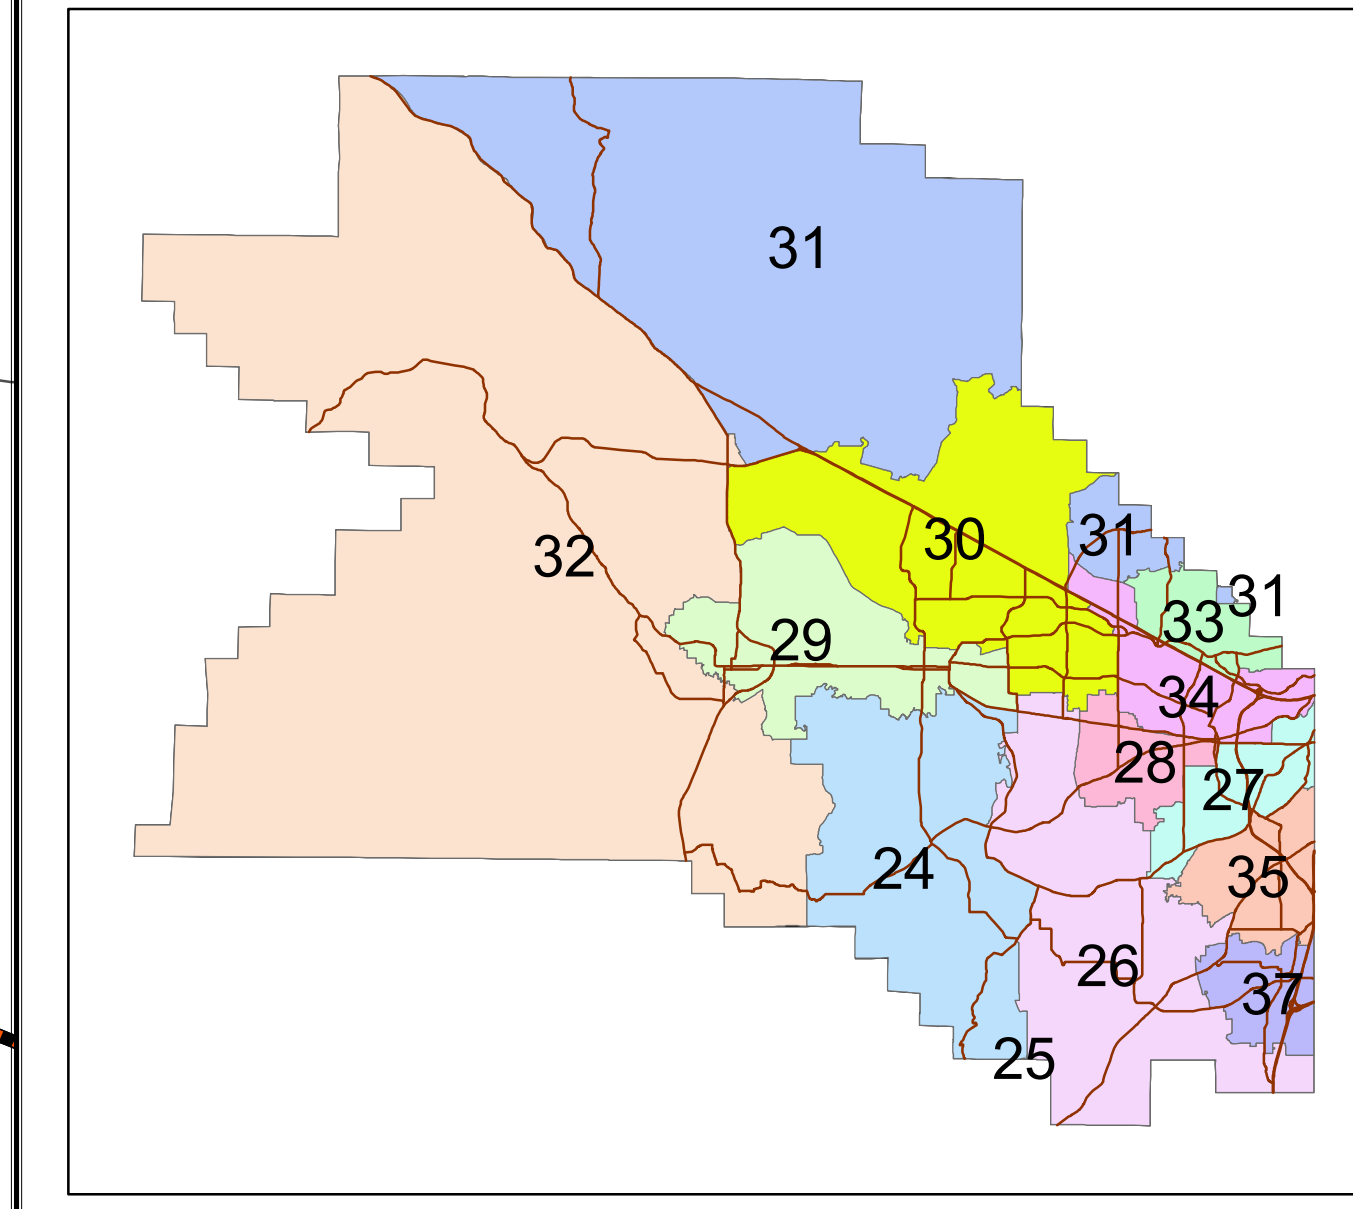

**WASHINGTON COUNTY
OREGON**

**REPRESENTATIVE
DISTRICT
NO. 29**

REPRESENTATIVE DISTRICT LEGEND

- 372 Precinct Number
- Voter Precinct Boundary
- Representative District Boundary

PRECINCTS IN DISTRICT NO. 29

307, 308, 314, 336, 337, 338, 339,
340, 341, 342, 344, 346, 347, 422

In preparation of these maps, every effort has been made to offer the most current, correct, and clearly expressed information possible. Nevertheless, inadvertent errors in information may occur. In particular but without limiting anything here, Washington County disclaims any responsibility for typographical errors and spatial accuracy of the information that may be contained on this map. The information and data included on Washington County maps have been compiled by Washington County staff from a variety of sources, and are subject to change without notice to the User. Washington County makes no warranties or representations whatsoever regarding the quality, content, completeness, suitability, adequacy, sequence, accuracy, or timeliness of such information and data.

Washington County makes no representations or warranties regarding the condition or functionality of this map, its suitability for use, or that this map will be error-free.

If misleading, inaccurate or otherwise inappropriate information is brought to our attention, a reasonable effort will be made to fix or remove it.

PLOT DATE: 8/9/2019