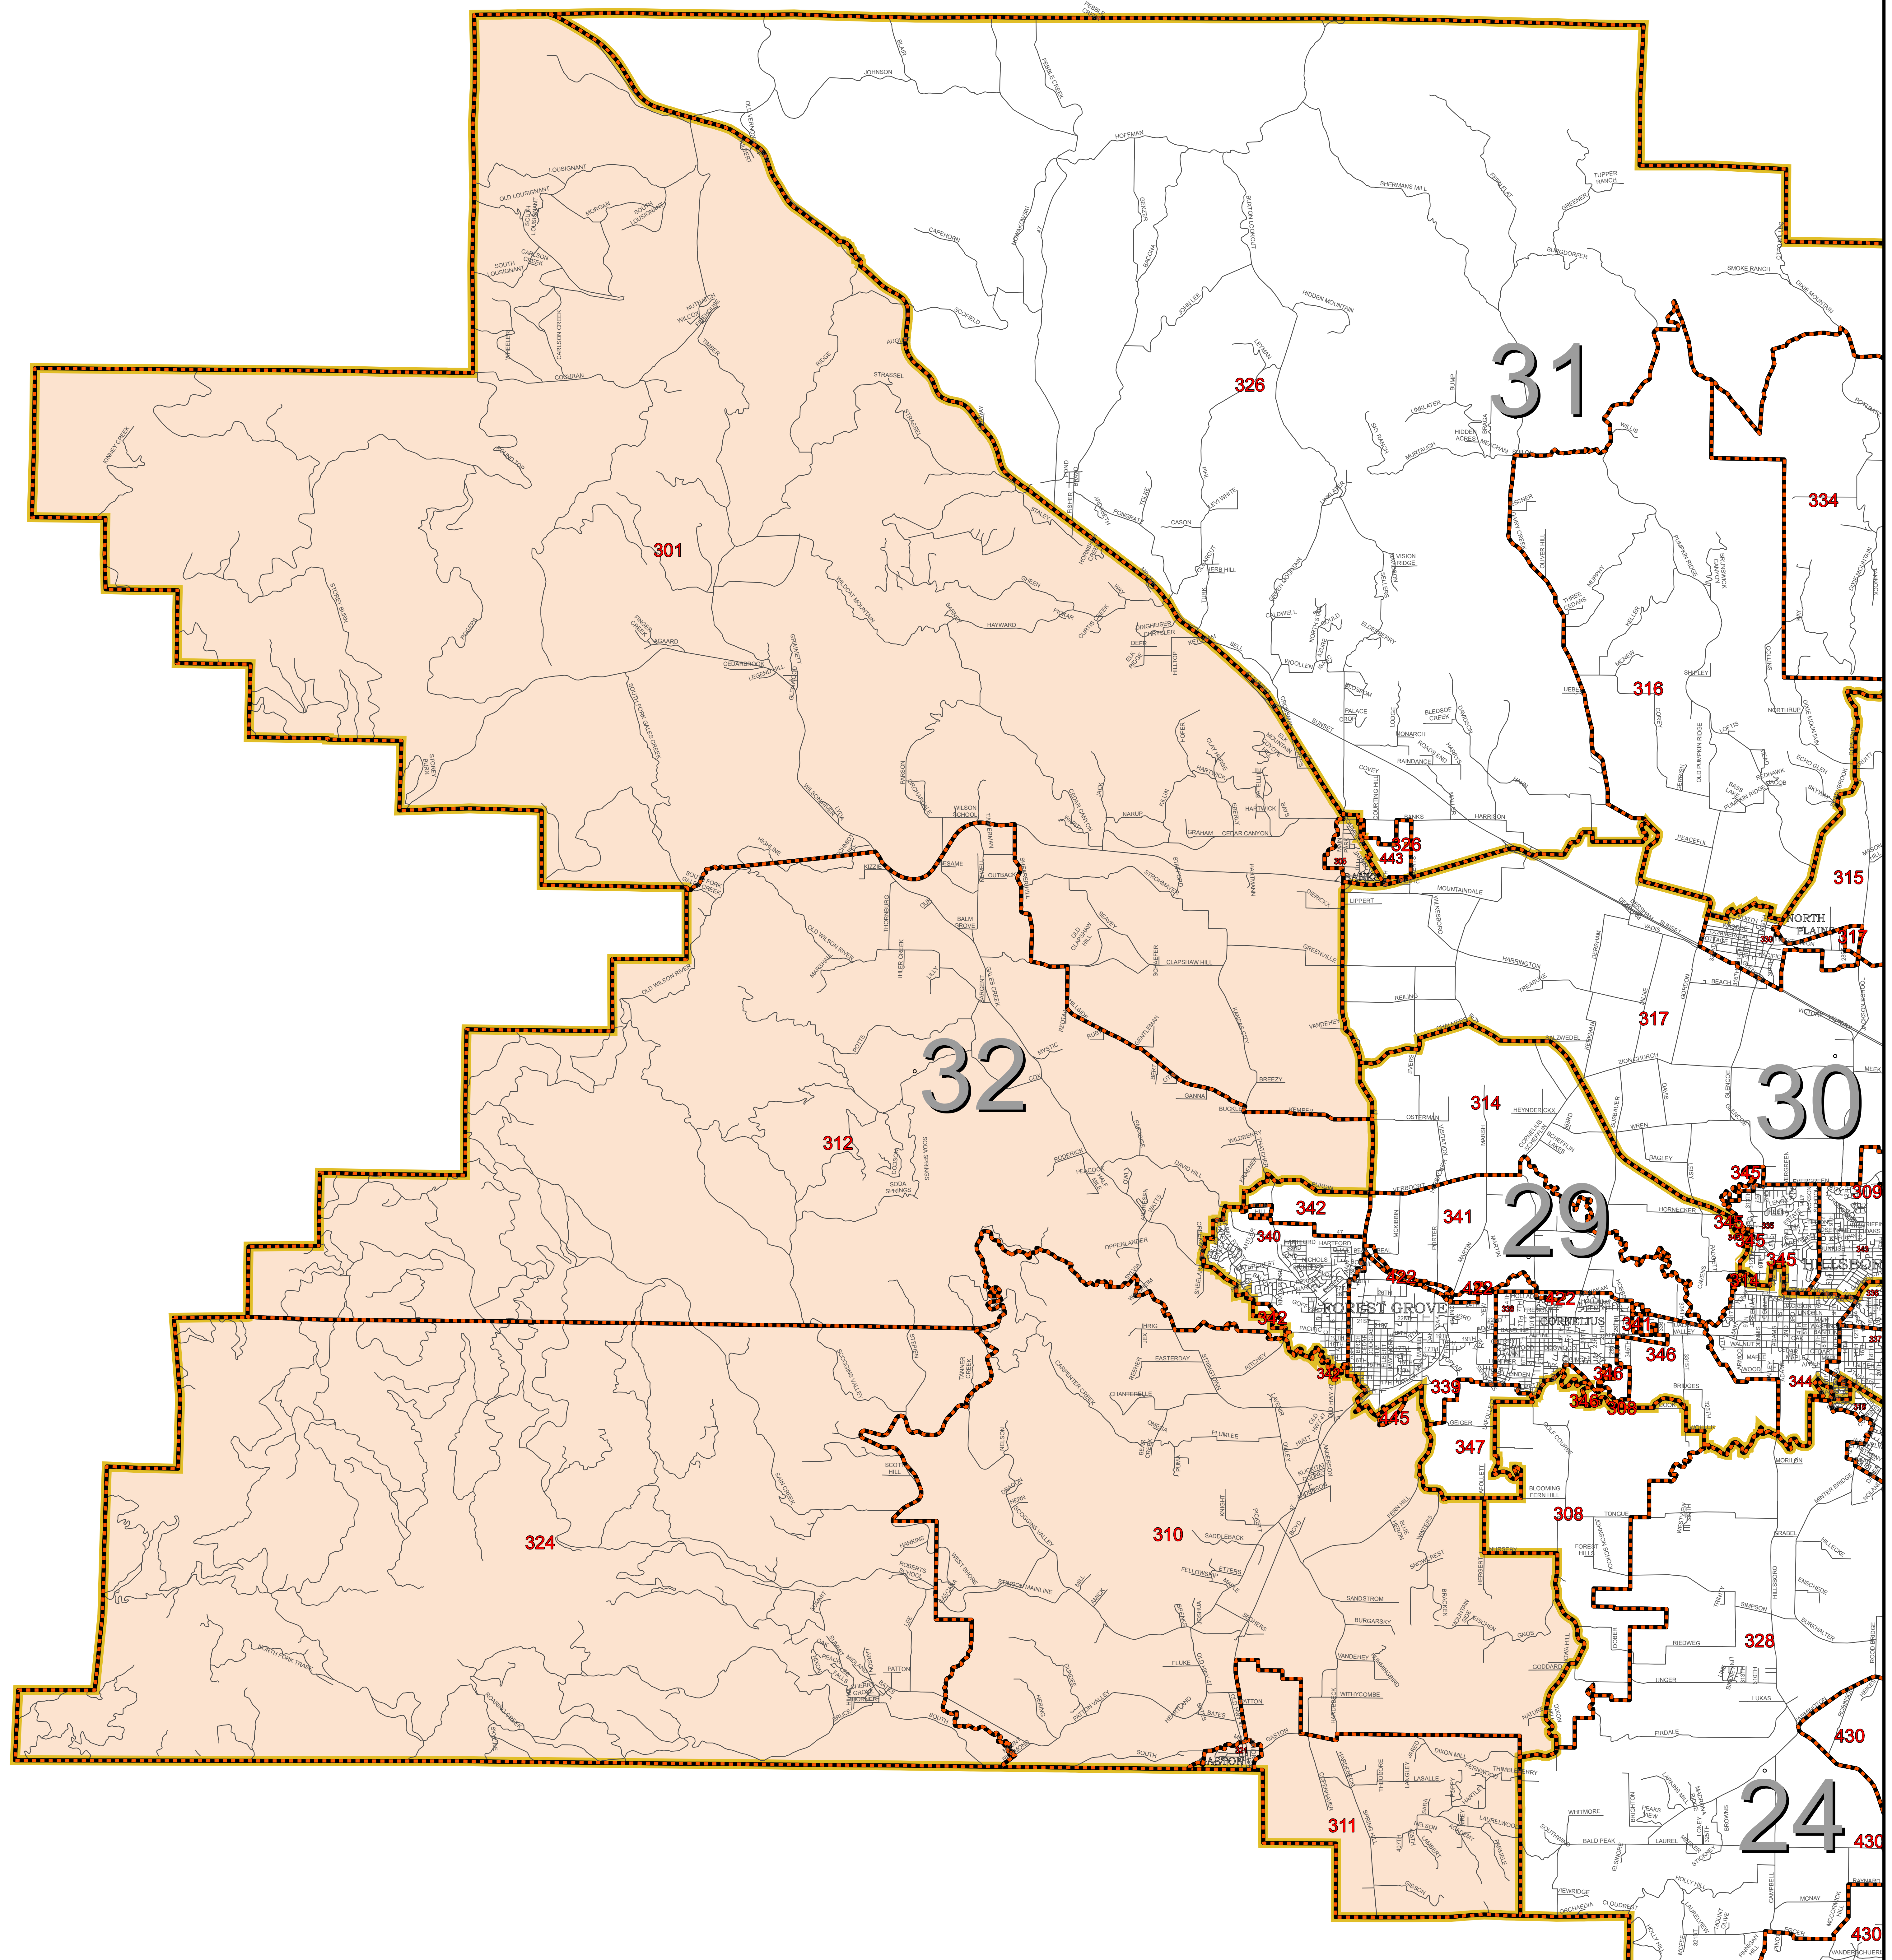

If misleading, inaccurate or otherwise inappropriate information is brought to our attention, a reasonable effort will be made to fix or remove it.

PLOT DATE: 8/9/2019