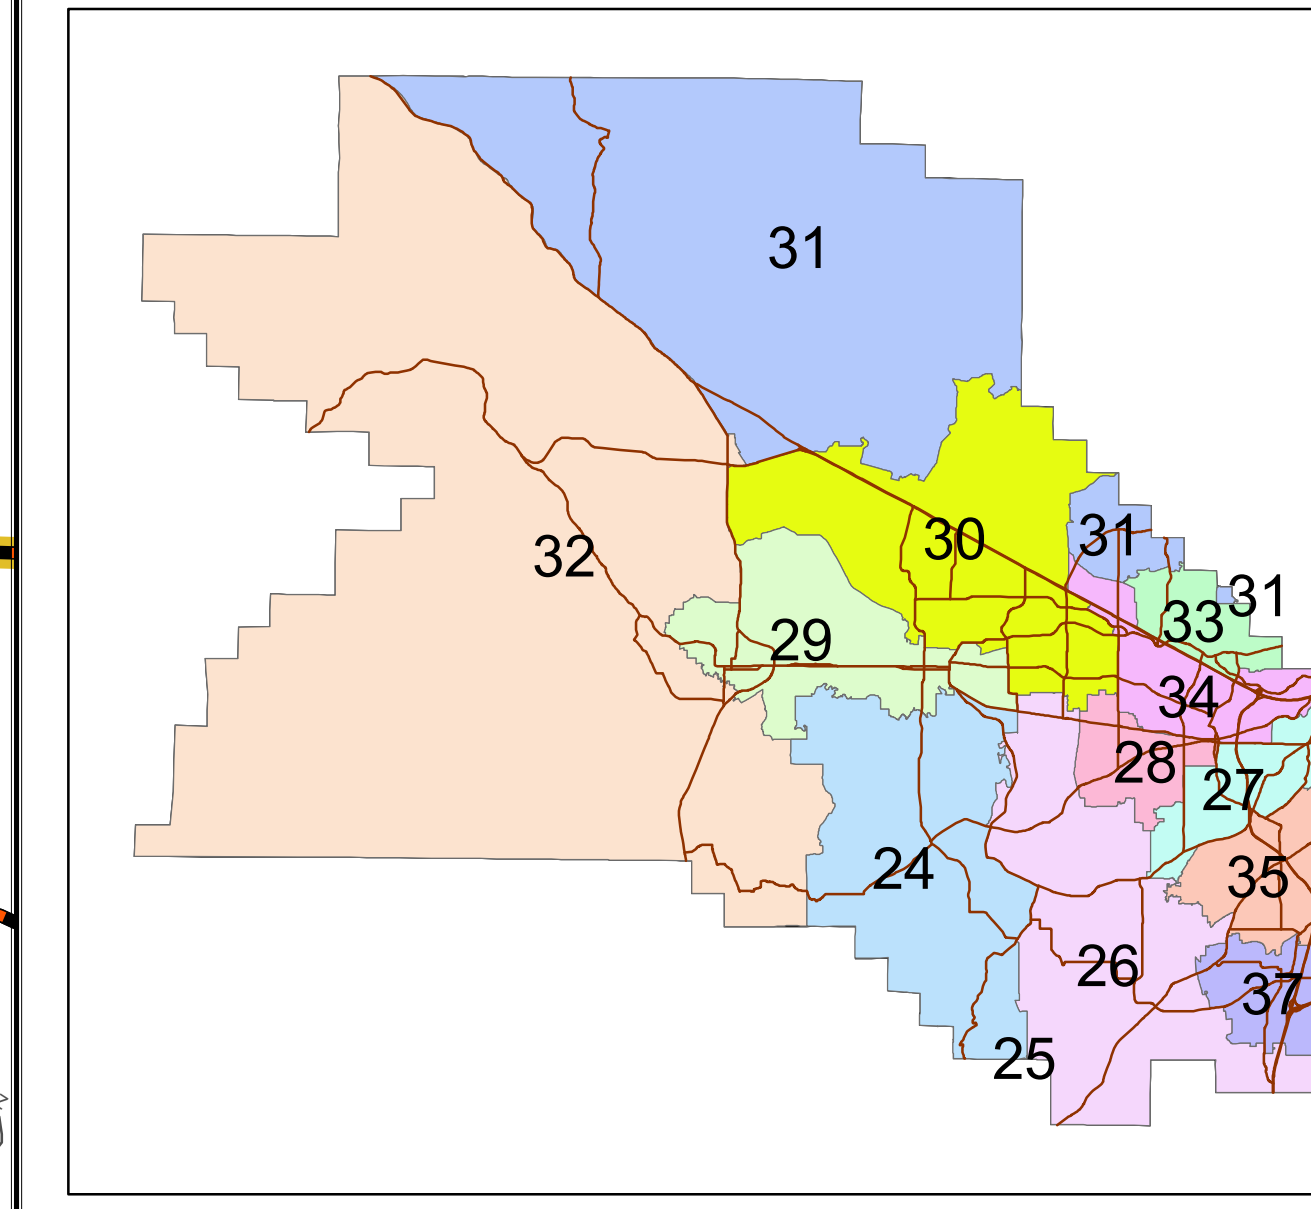

**WASHINGTON COUNTY
OREGON**

**REPRESENTATIVE
DISTRICT
NO. 32**

REPRESENTATIVE DISTRICT LEGEND

- 372 Precinct Number
- Voter Precinct Boundary
- Representative District Boundary

PRECINCTS IN DISTRICT NO. 32

301, 305, 310, 311, 312, 321, 445