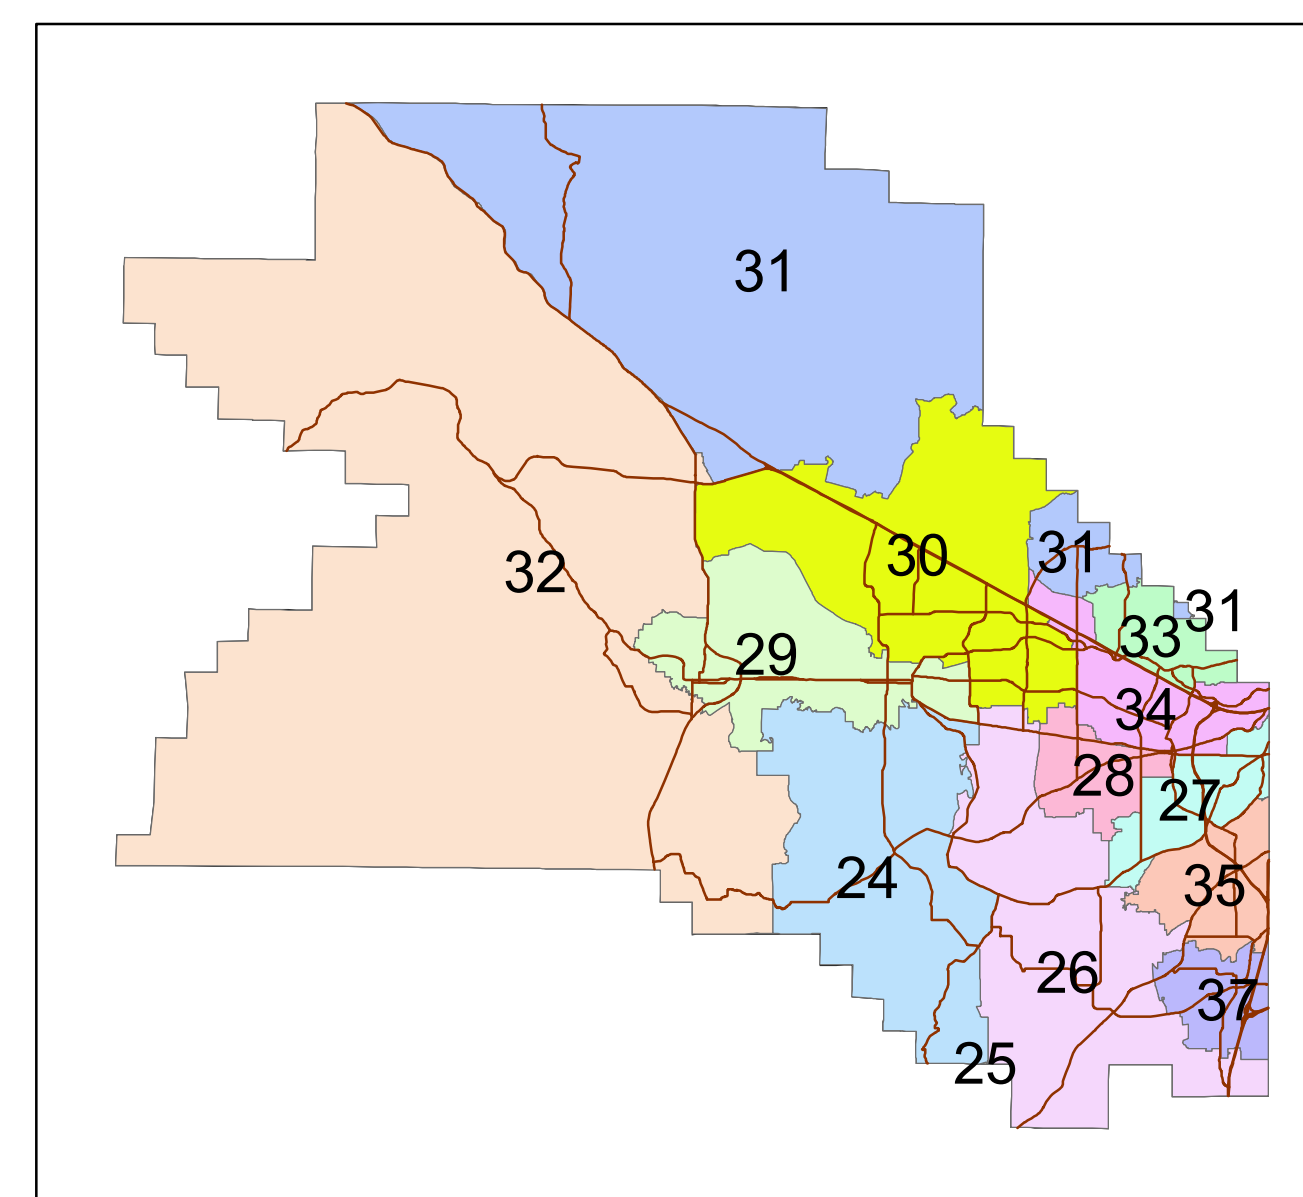

WASHINGTON COUNTY OREGON

REPRESENTATIVE DISTRICT NO. 35

REPRESENTATIVE DISTRICT LEGEND

- 372 Precinct Number
- Voter Precinct Boundary
- Representative District Boundary

PRECINCTS IN DISTRICT NO. 35

323, 391, 399, 400, 401, 402, 404,
405, 409, 414, 441

Washington County makes no representations or warranties regarding the condition or functionality of this map, its suitability for use, or that this map will be error-free.

If misleading, inaccurate or otherwise inappropriate information is brought to our attention, a reasonable effort will be made to fix or remove it.

PLOT DATE: 8/31/2021