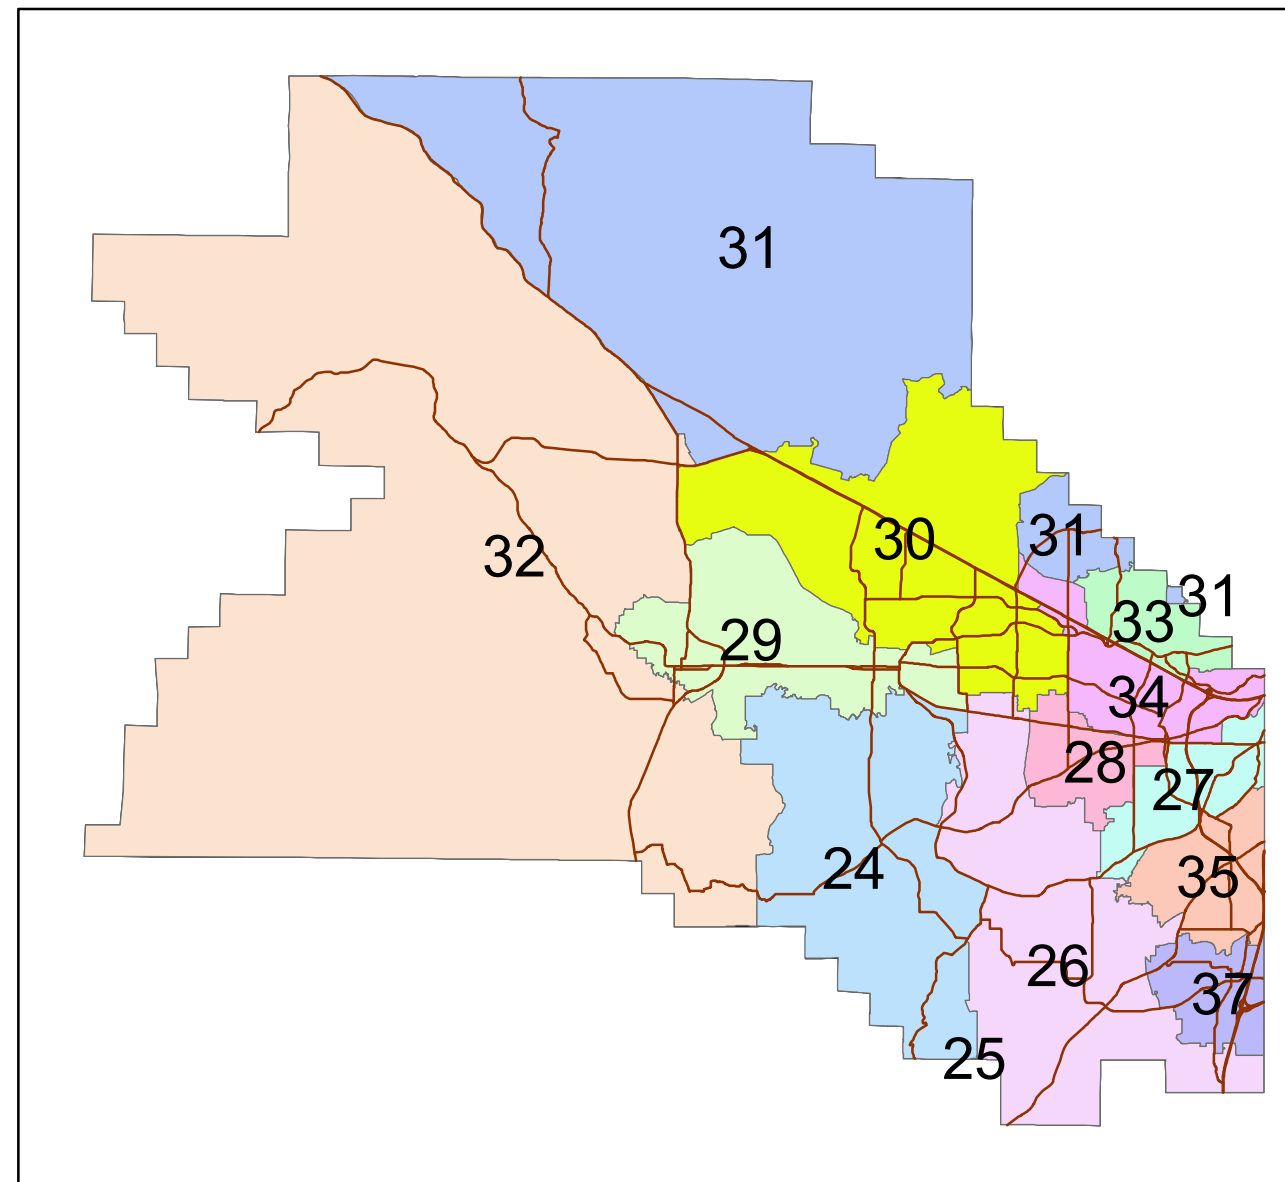

**WASHINGTON COUNTY
OREGON**

**REPRESENTATIVE
DISTRICT
NO. 35**

REPRESENTATIVE DISTRICT LEGEND

- **372** Precinct Number
- Voter Precinct Boundary
- Representative District Boundary

PRECINCTS IN DISTRICT NO. 35

1. 323, 391, 399, 400, 401, 402, 404, 405, 409, 414, 441

Washington County makes no representations or warranties regarding the condition or functionality of this map, its suitability for use, or that this map will be error-free.

If misleading, inaccurate or otherwise inappropriate information is brought to our attention, a reasonable effort will be made to fix or remove it.

PLOT DATE: 8/9/2019