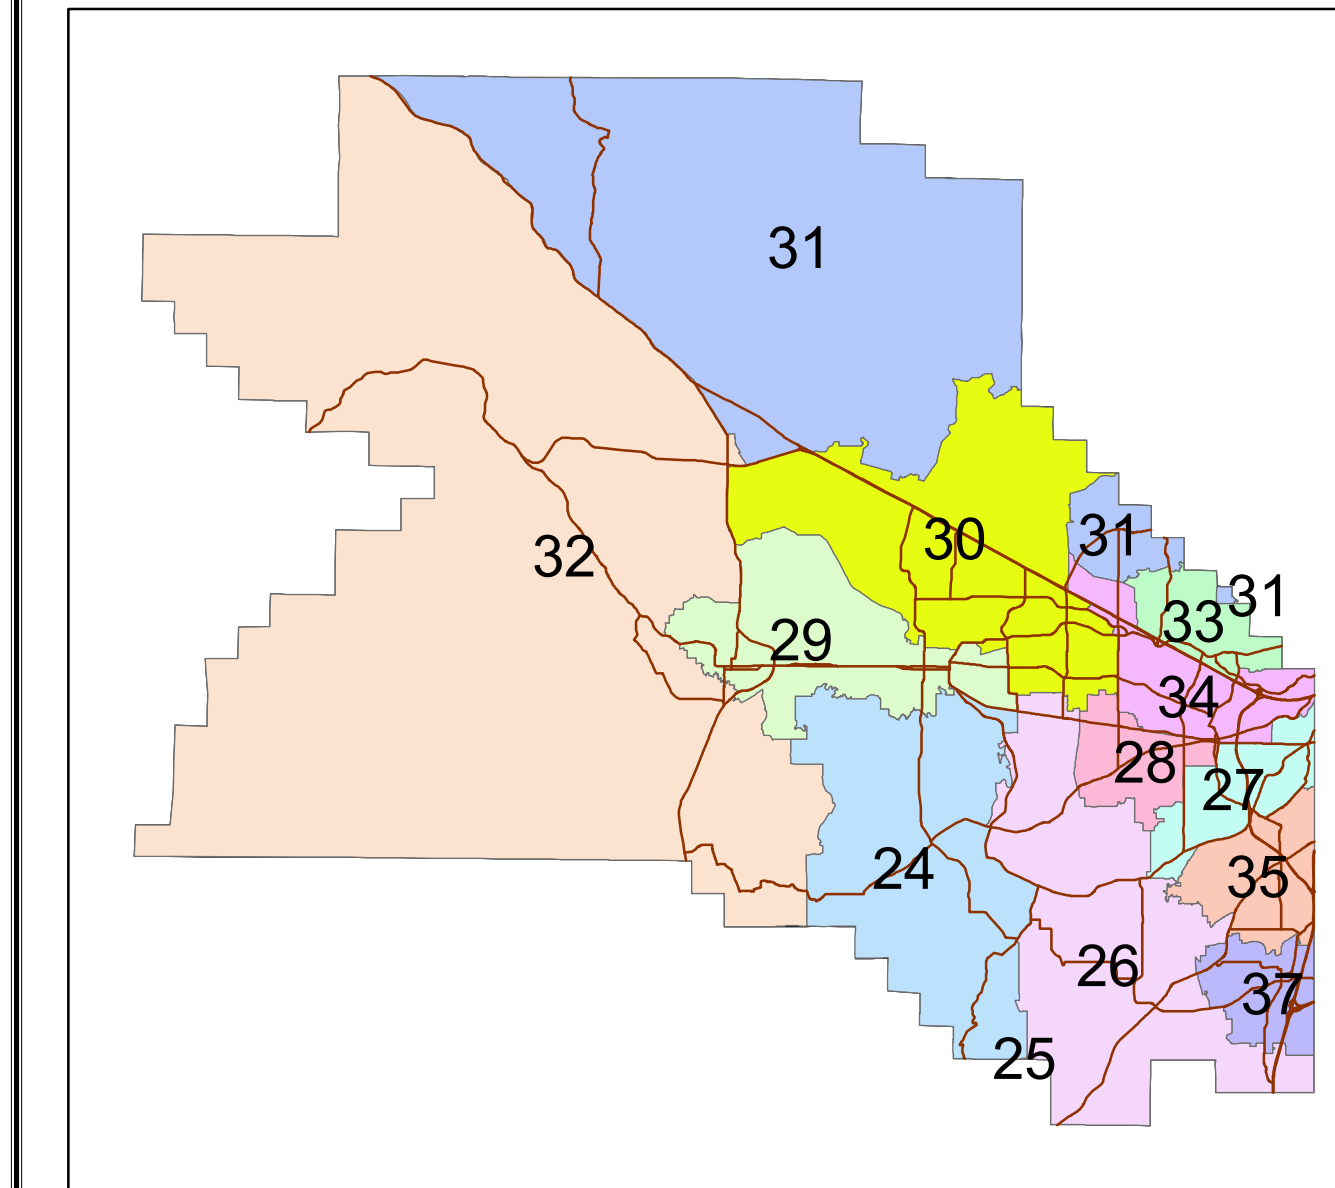

**WASHINGTON COUNTY
OREGON**

**REPRESENTATIVE
DISTRICT
NO. 37**

REPRESENTATIVE DISTRICT LEGEND

- **372** Precinct Number
- Voter Precinct Boundary
- Representative District Boundary

PRECINCTS IN DISTRICT NO. 37

348, 394, 396, 417, 420, 423, 428, 433, 436, 437, 438

If misleading, inaccurate or otherwise inappropriate information is brought to our attention, a reasonable effort will be made to fix or remove it.

PLOT DATE: 8/9/2019