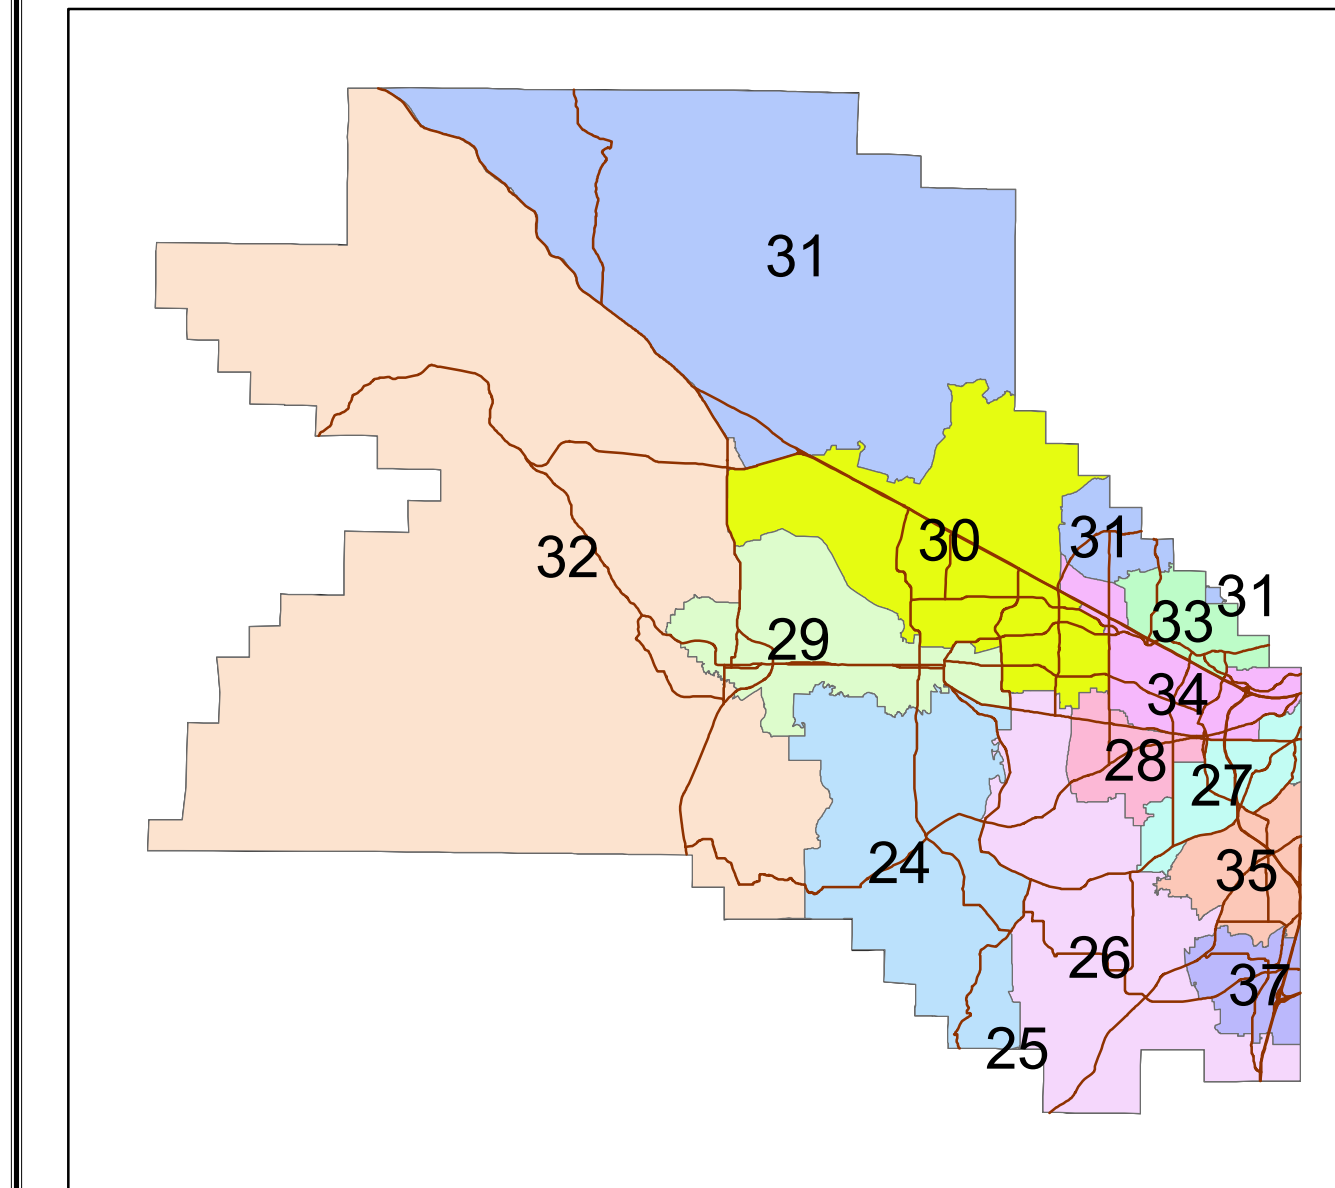

**WASHINGTON COUNTY
OREGON**

**REPRESENTATIVE
DISTRICT
NO. 37**

REPRESENTATIVE DISTRICT LEGEND

- **372** Precinct Number
- Voter Precinct Boundary
- Representative District Boundary

PRECINCTS IN DISTRICT NO. 37

348, 394, 396, 417, 420, 423, 428,
433, 436, 437, 438

Washington County makes no representations or warranties regarding the condition or functionality of this map, its suitability for use, or that this map will be error-free.

If misleading, inaccurate or otherwise inappropriate information is brought to our attention, a reasonable effort will be made to fix or remove it.

PLOT DATE: 8/31/2021